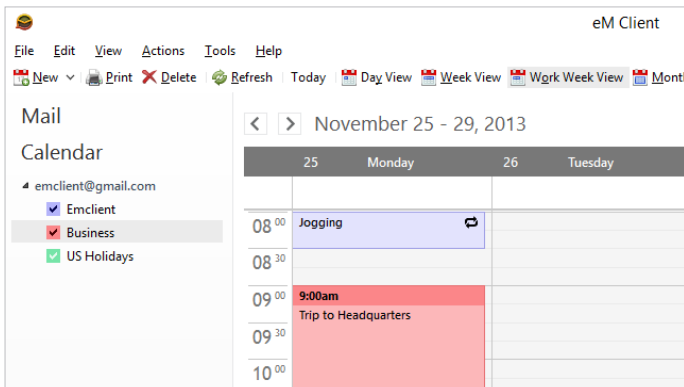

## BEAUTIFUL CALENDAR INTERFACE

Organize your meetings in a beautiful and highly customizable interface.

- Various calendar views
- Share calendars and tasks with other people
- Full-text search in events and tasks
- Meeting invitations and confirmations (IMIP/ITIP)
- Schedule meetings using free/busy